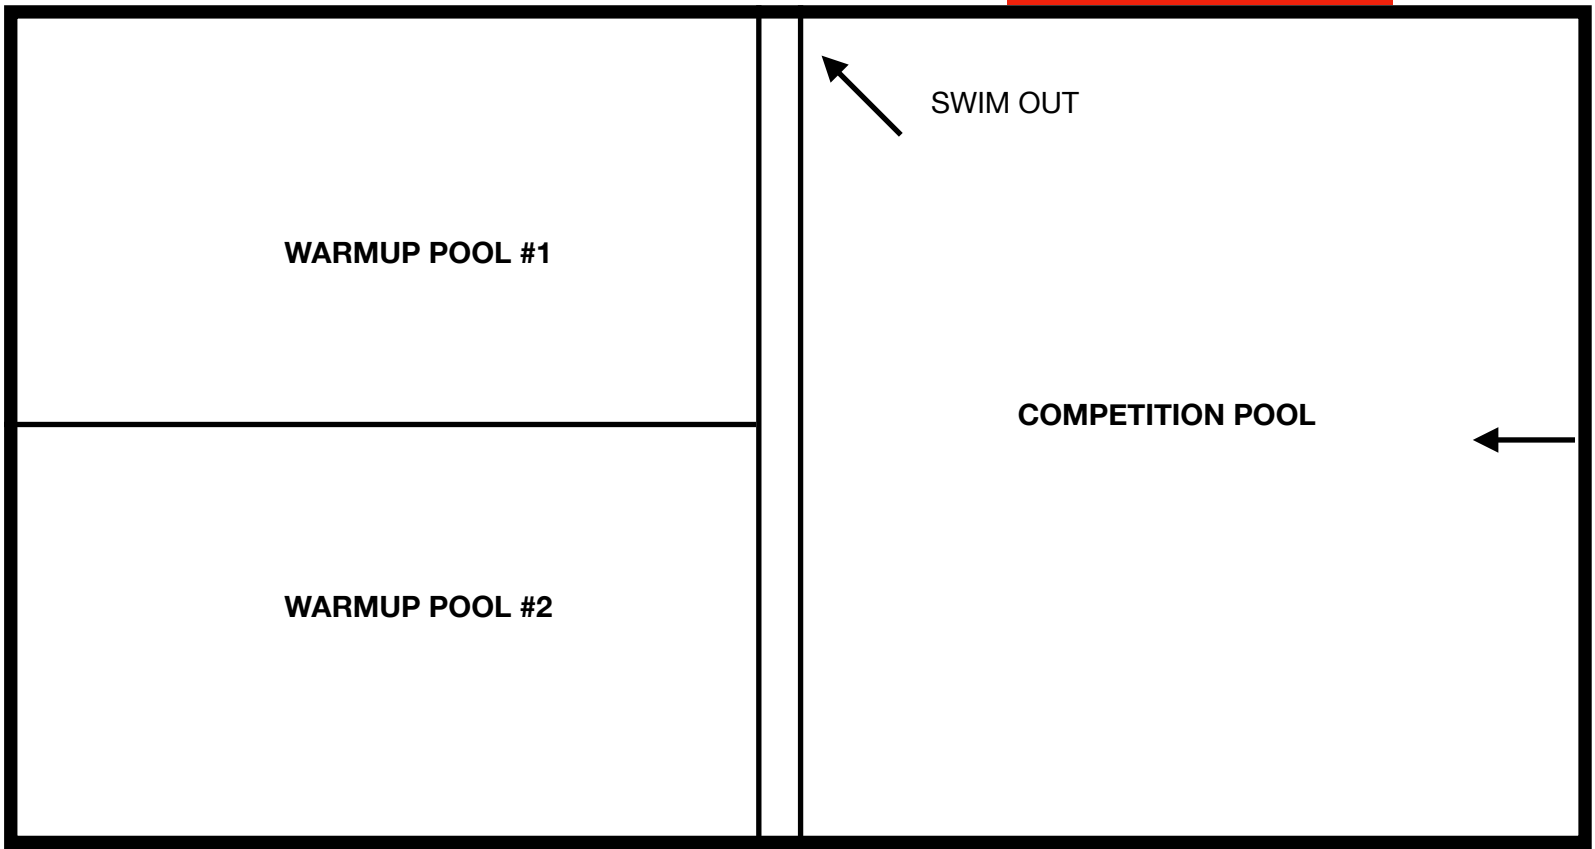

TASC NASC IGNT WRASC GO DHSC BASC

ZONES

- ATHLETE
- OFFICIALS
- SPECTATORS
- VOLUNTEERS

REMIX

YASC

LSC

OSSC

ROYAL CITY

JUDGES

DIVE IN

JUDGES

WALK ON

YYC KILLARNEY

MASC

MASA

GRA

SUD

REFEREE TABLE

Viewing Stands